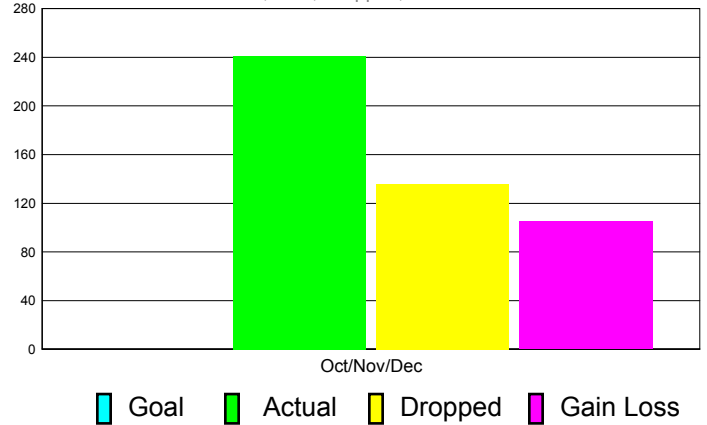

Membership Results 2011-2012

Goal, New, Dropped, Gain/Loss